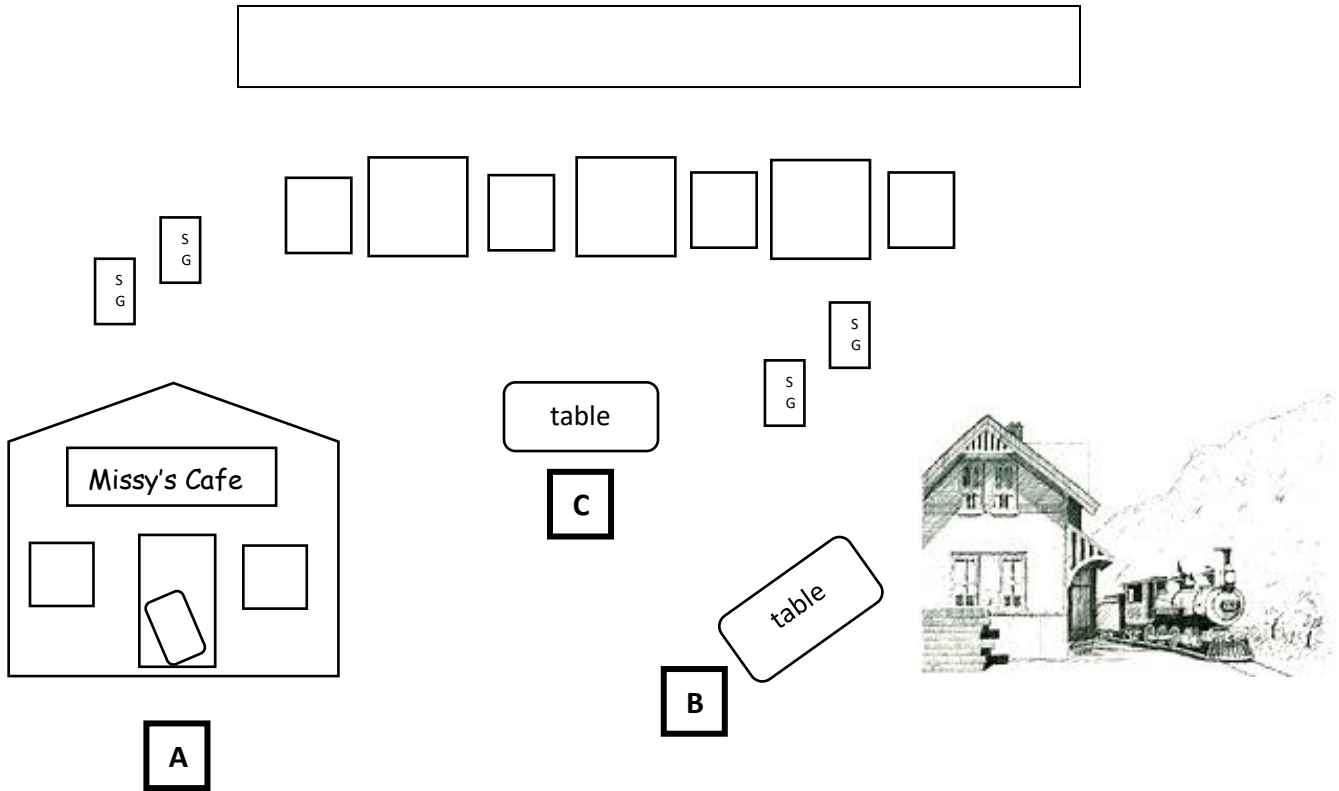

IDAHO STATE BLACK POWDER-END OF ROAD 2024

Stage 12

THE DEPOT/STREET

10 Pistol
10 Rifle
4+ Shotgun

STAGING: Shotgun in hands, rifle staged safely at “B”, Pistols holstered.

STARTING POSITION: At “A” shotgun in hands.

When ready say, “TBD!”

PROCEDURE: At “A” with shotgun, engage two shotgun targets.

At “B” with shotgun, engage remaining shotgun targets. Make safe for downrange movement.

At “B” with rifle, engage rifle targets in a 1-2-1-2-1-2-1 sweep, any directions. Make safe for down range movement.