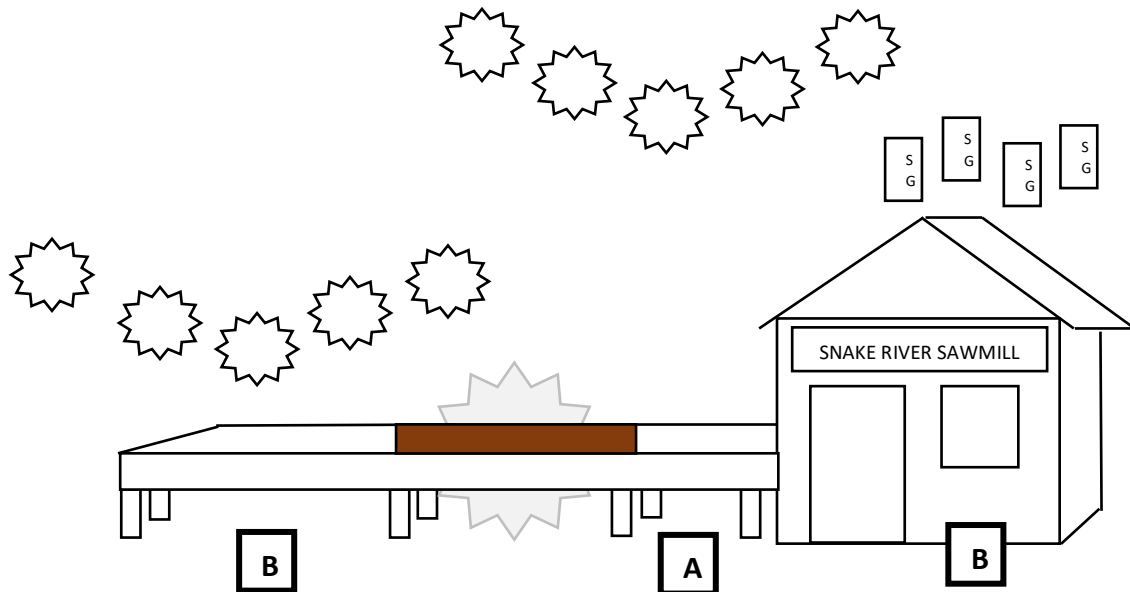

IDAHO STATE BLACK POWDER-END OF ROAD 2024

Stage 8

10 Pistol
10 Rifle
4+ Shotgun

SNAKE RIVER SAWMILL

STAGING: Shotgun and rifle staged safely; Pistols holstered.

STARTING POSITION: At “A” holding TBD with both hands.

When ready say, “TBD!”

PROCEDURE: At “A” with rifle, engage rifle targets in the following order: outside-outside-inside-inside-center-center-inside-inside-outside-outside. Move to either “B”.

At “B” with pistols, engage pistol targets using rifle instructions.